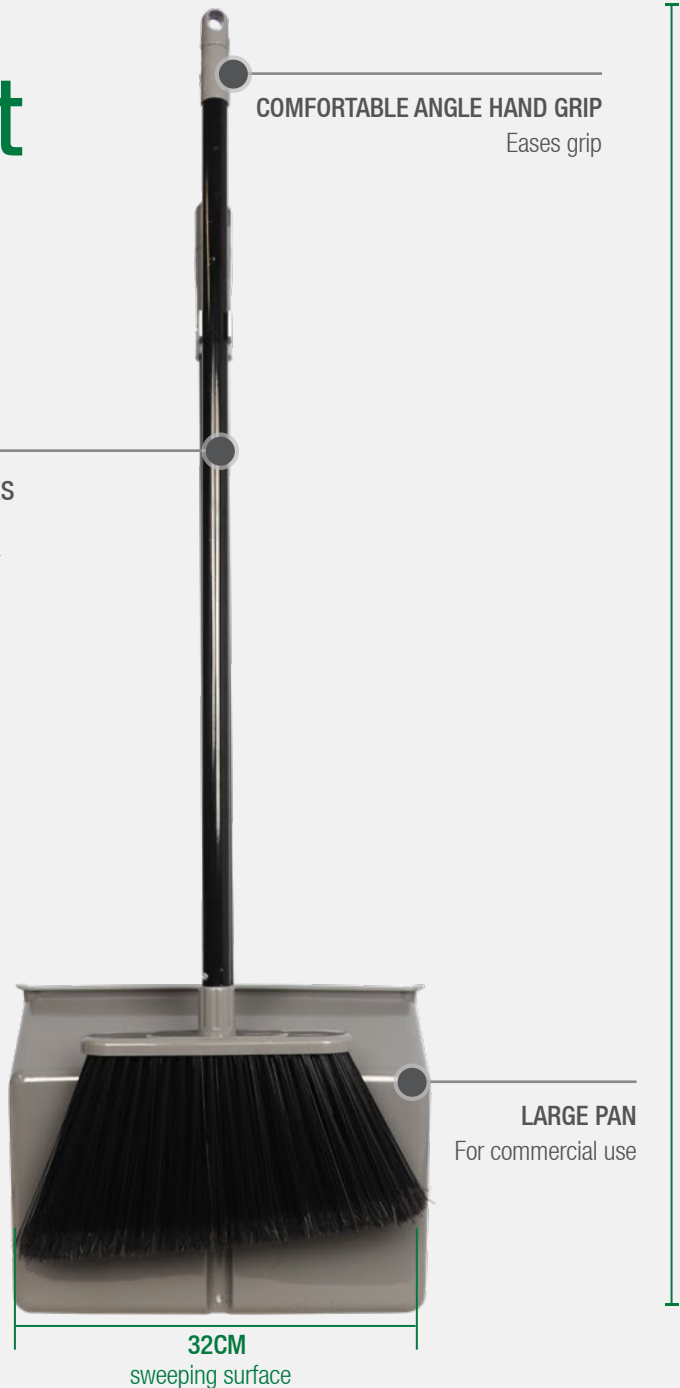

[PROFESSIONAL]

How Australia cleans

XL Lobby Pan Set

HANDLE HOOK
Locks broom and pan together for storage

ALUMINIUM HANDLES
Rust resistant handle with a 21mm diameter

COMFORTABLE ANGLE HAND GRIP
Eases grip

LARGE PAN
For commercial use

XL LOBBY PAN SET

CODE	EAN	PRODUCT DESCRIPTION	CARTON QTY	MOQ
SABC-2059	9310205020590	XL Lobby Pan Set	6	6

1800 066 522
sabcoprofessional.com.au